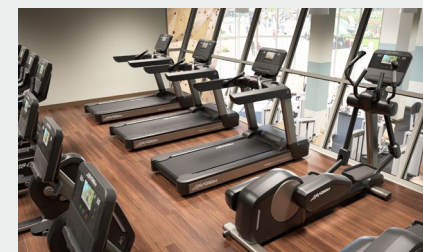

THE INTEGRITY SERIES

Rooted in more than 20 years of reliability and innovation. Continuous innovation and improvement ensures that this workhorse cardio line remains a trusted fixture in facilities around the world.

CONSOLE OPTIONS:

The Integrity Series includes these console choices

Console choices include simple, get-on-and-go functionality to more engaging options. Each offers wireless connectivity and insights through LFconnect.com.