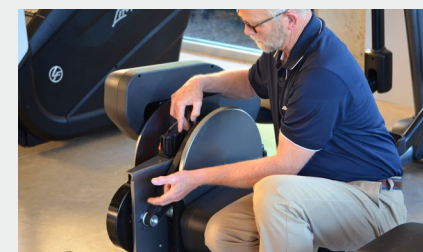

TECHNICAL SPECIFICATIONS	"S" BASE	"D" BASE
Max user weight	400 lbs (181 kg)	400 lbs (181 kg)
Length	41.5" (105 cm)	41.5" (105 cm)
Width	24.5" (62 cm)	24.5" (62 cm)
Height	54.5" (138 cm)	54.5" (138 cm)
Unit weight	169 lbs (76.5 kg)	169 lbs (76.5 kg)
POWER REQUIREMENTS		
Self-powered (C and X Consoles only)	•	•
Auto Start: Brings power to console when user begins pedaling	•	•
120V, 20A or 230V, 10A (varies by country) outlet with dedicated line, neutral, ground wires and dedicated circuit breaker	Required for Attachable TV and Discover Consoles	Required for Attachable TV and Discover Consoles
Japan: 100V, 20A or 200V, 10A outlet with dedicated line, neutral, ground wires and dedicated circuit breaker	Required for Attachable TV and Discover Consoles	Required for Attachable TV and Discover Consoles
WARRANTY*		
Mechanical and electrical components	2 Years	2 Years
Labor	1 Year	1 Year
Cosmetic items	6 Months	6 Months
PRODUCT MODELS/SKUs		
Discover SE3 HD Console	INCSSE	INCDSE
Discover ST Console	INCSST	INCDST
Integrity X Console	INCSX	INCDX
Integrity C Console	INCS	-

SERVICEABILITY

The Integrity Series has been designed to offer easy access for maintenance and servicing to keep your equipment lasting longer and reduce downtime.