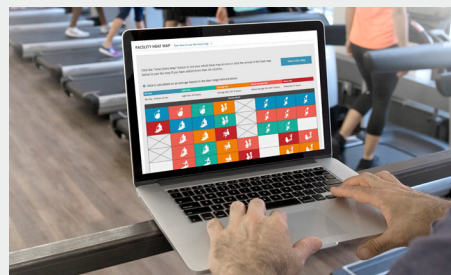

DISPLAY TECHNOLOGY

CONSOLE FEATURES	
Touch Screen	SE3 HD Treadmill: 21.5" (53 cm) 1080p touch screen SE3 HD Non-Treads: 16" (41 cm) 1080p touch screen
Connectivity	Internet (wired or wireless), proximity login via Bluetooth*, NFC, or RFID
Entertainment	Video streaming apps, Lifescape and RunSocial (treadmills), RideSocial (non-treads), interactive courses, TV, integration with popular fitness apps
Streaming Entertainment Apps ¹	Netflix™, YouTube™, The Economist™, ESPN®, Newsy®, Flipboard®, Pandora®, Internet Browser
Wearable Compatibility	Apple Watch®, Samsung Galaxy Watch*
Discover SE3 HD Compatibility ²	Analog and Digital: NTSC/ATSC/QAMb, PAL/SECAM/DVB-T/DVB-T2/DVB-C, NTSC/ISDB-T with BCAS, IPTV2, Pro:Idiom
TECHNOLOGY FEATURES	
Mobile Device Charging	Standard
Bluetooth Device Compatibility	Standard
NFC Device Compatibility	Standard
22 Languages	English, English UK, Spanish, Portuguese, Italian, French, German, Dutch, Turkish, Simplified Chinese, Japanese, Korean, Russian, Arabic, Polish, Catalan, Finnish, Hungarian, Basque, Traditional Chinese, Welsh, Hebrew
Number of Workouts	12-25 Goal Based: Time, Distance, Climb, Interval, Aerobics, Watts, METs, Starter Interval, Reverse, 2 Speed Interval, 3 Speed Interval (4 terrains per). Heart Rate Based: Moderate, Vigorous, Fixed Time, Variable Time. Fitness Tests: LF Fitness Test, U.S. Navy PRT, U.S. Army, U.S. Marines, U.S. Air Force, WFI Submax Protocol, Physical Efficiency Battery, FAMS, CPAT
Custom Workouts ¹	Up to 8
User Profiles	Limitless
Home Screen Customization	Standard, three starting screen options for customization

¹ Requires Internet connection. Options may vary by country.

² Options may vary by country.

Halo Fitness Cloud

A suite of services that creates a memorable brand experience makes it easier to manager your facility, and saves you money.