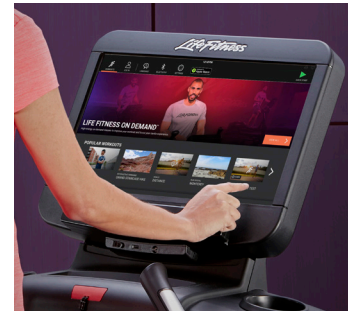

DISCOVER SE3 HD CONSOLE

The Discover SE3 HD console is built on insights provided by facilities and exercisers about what makes a consistently captivating experience. Intuitive interaction, appealing layouts and a host of other digital advances, like integrated streaming video services, create engagement for any exerciser. Available on both Elevation Series and Integrity Series cardio equipment.

LIFE FITNESS ON DEMAND

Redefine your cardio experience with motivating instructor-led workouts, available on-demand on Life Fitness premium cardio products. Choose from a wide variety of difficulty levels and programming styles, and from a diverse team of dynamic instructors.

PERSONAL ENTERTAINMENT

Featuring streaming video and audio like Netflix™ and Pandora® Radio, to help exercisers stay engaged.

BRING THE OUTDOOR INSIDE

Beautiful Lifescape™ interactive courses keep workouts engaging and allows exercisers to run or ride anywhere in the world.