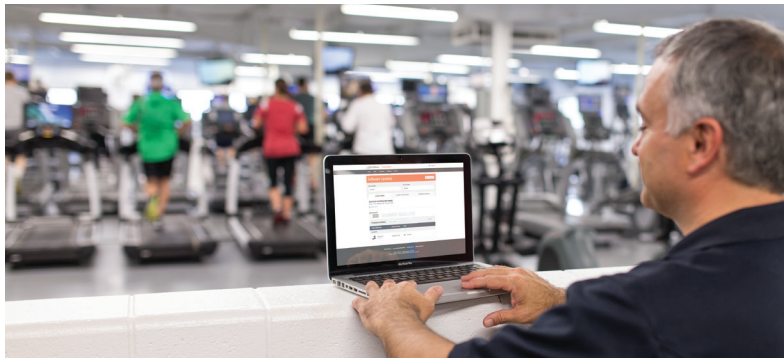

INTEGRITY C CONSOLE

Offers simplicity for exercisers who just want to get on and go. The large LED and straightforward display make navigation easy. Resistance buttons are easily accessed during a workout.

Life Fitness

BASE FEATURES

A COMFORTABLE RIDE

Easy adjustment for a fine-tuned and ergonomically sound seat position. Wide pedals with simple buckle straps allow exercisers to get on and go.

ERGONOMIC RACING HANDLEBARS