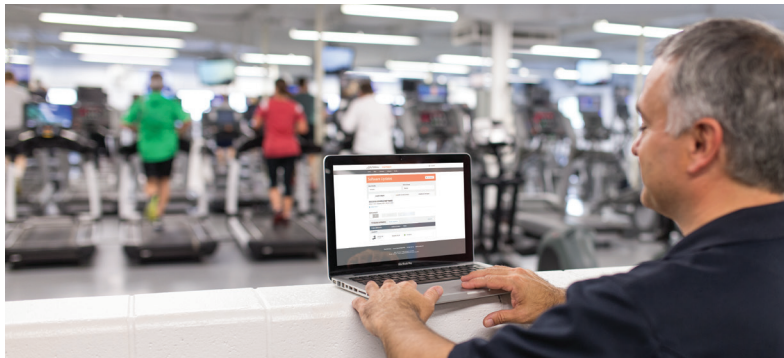

INTEGRITY C CONSOLE

Offers simplicity for exercisers who just want to get on and go. The large LED and straightforward display make navigation easy. Resistance adjustment buttons are easily accessed during a workout.