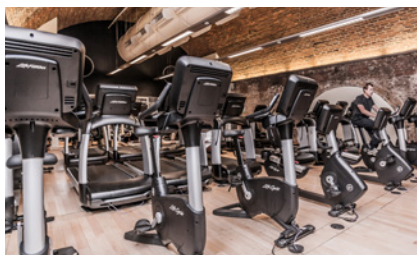

### RIDE IN COMFORT

Multiple adjustments make riding comfortable for almost every exerciser. Knee-over-pedal-spindle (KOPS) alignment reduces pressure on the knees.

### CONNECTED CONSOLES

Connected consoles ensure that facilities have the workout data they need and that exercisers have the connection they expect, without interruption.