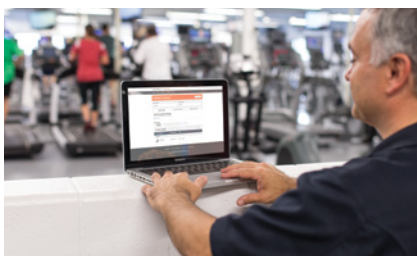

### RIDE IN COMFORT

Multiple adjustments make riding comfortable for almost every exerciser. Knee-over-pedal-spindle (KOPS) alignment reduces pressure on the knees.

### CONNECTED CONSOLES

Connected consoles ensure that facilities have the workout data they need and that exercisers have the connection they expect, without interruption.