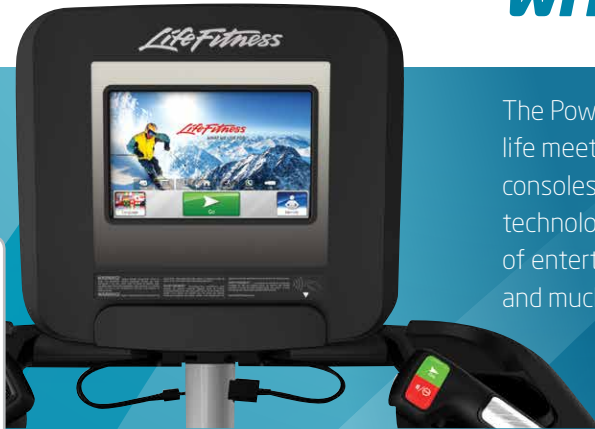

POWERMILL™ CLIMBER WITH DISCOVER SI CONSOLE

The PowerMill Climber with Discover™ SI Tablet Console is where your digital life meets your workout experience. The third generation of touch screen consoles redefines the workout experience with the most advanced technology. The 10" integrated LCD touch screen features an abundance of entertainment options, enhanced interaction, Internet connectivity and much more.

FEATURES

> 10" WITH OPTIONAL INTEGRATED TV SURFACE CAPACITIVE LCD TOUCH SCREEN

With a swipe of a finger, navigate seamlessly between crisp, clear screens to choose the entertainment and workouts you want. Discover SI-TV option includes integrated TV.

POWERMILL CLIMBER WITH DISCOVER SI CONSOLE

The PowerMill Climber provides a high-intensity cardio workout and is designed for users of all abilities. S3 (SureStep System™) technology combines an AC motor, which allows for extremely responsive controls and smooth speed changes, with the largest usable step surface in the fitness industry and MaxBlox™ anti-pinch toe protectors.