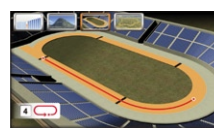

USB CONNECTIVITY | Create and save workouts and personal settings; use data to track performance and workout results

VIRTUAL TRAINER | Help users meet their goals and provide motivating encouragement and feedback on progress

WORKOUT LANDSCAPE™

PERSPECTIVES | Offer users program variety and motivation with ability to watch progress in real time on three workout landscapes including Mountain, 400 Meter Track, and 5K Nature Trail