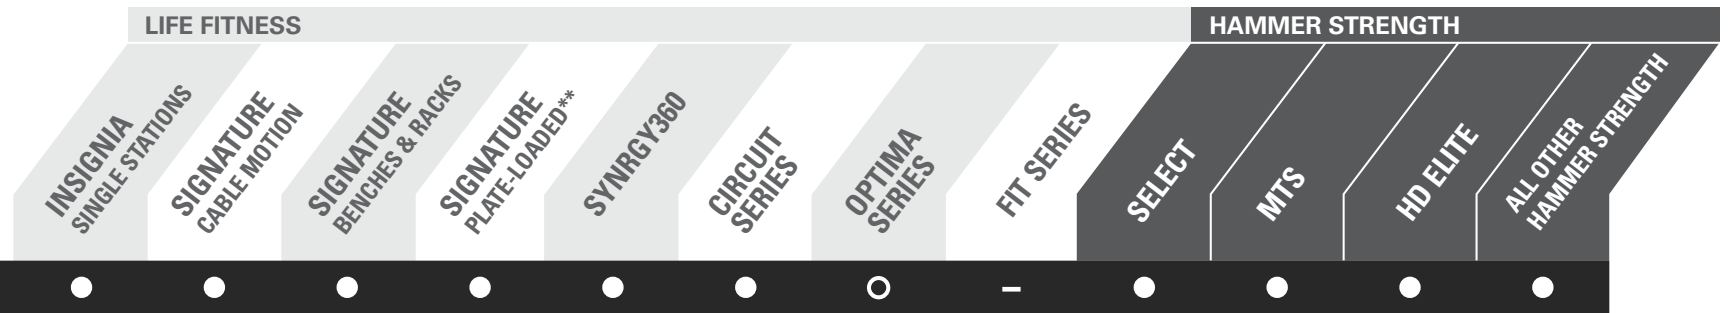

All products are not available in all colors. See chart for full color specifications.

KEY	● Standard	○ Optional	+ Custom	++ Premium	- Unavailable