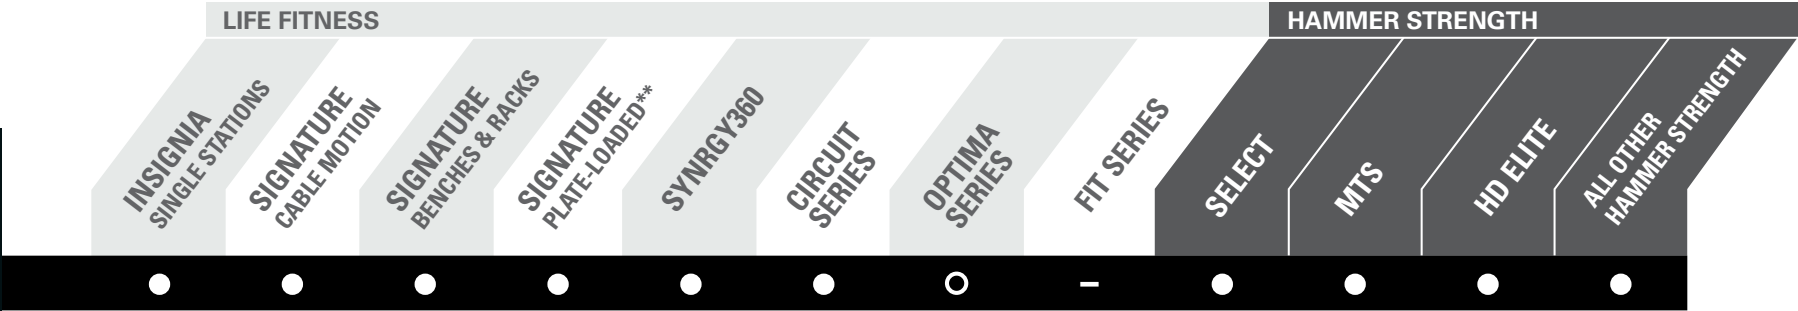

STRENGTH FRAME COLORS

BLACK

- HOME
- FRAME CHART
- UPHOLSTERY
- SYNRGY BLUESKY

Optional, premium and custom colors available at an additional charge

STRENGTH FRAME COLORS

MIDNIGHT METALLIC*

*Life Fitness products have a
clear second coat finish*